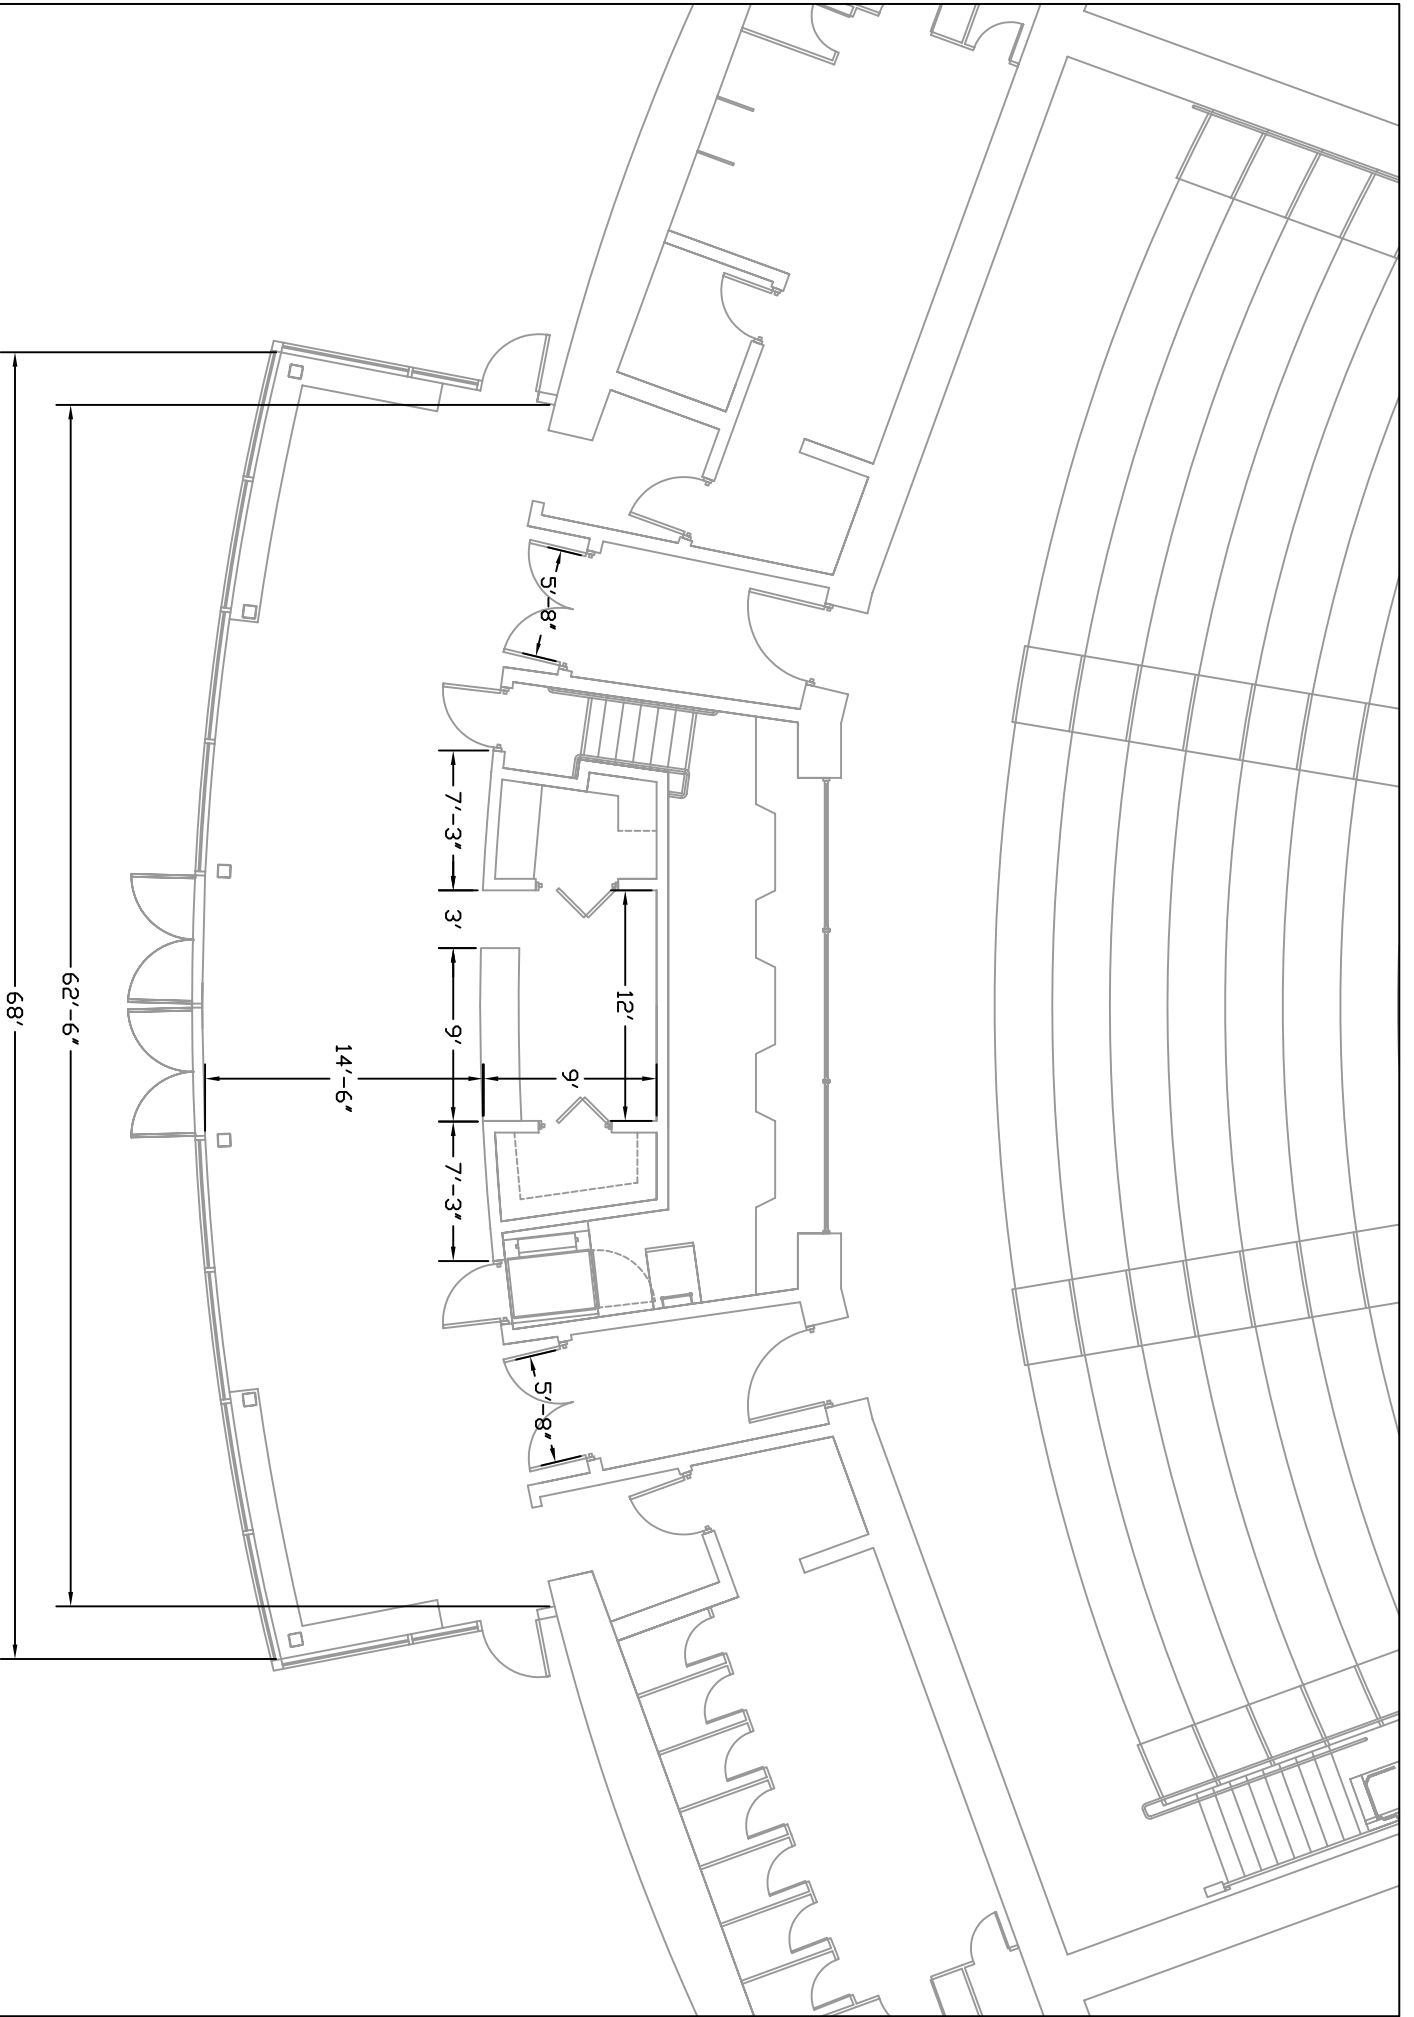

# McAfee Center Dimension Plan

Approved By:  
acs 1/8/09

Approx Scale:  
1" = 10'

Date:  
1/8/09

# McAfee Center Lobby Dimension Plan

Approved By:  
acs 1/8/09

Approx Scale:  
1" = 10'

Date:  
1/8/09